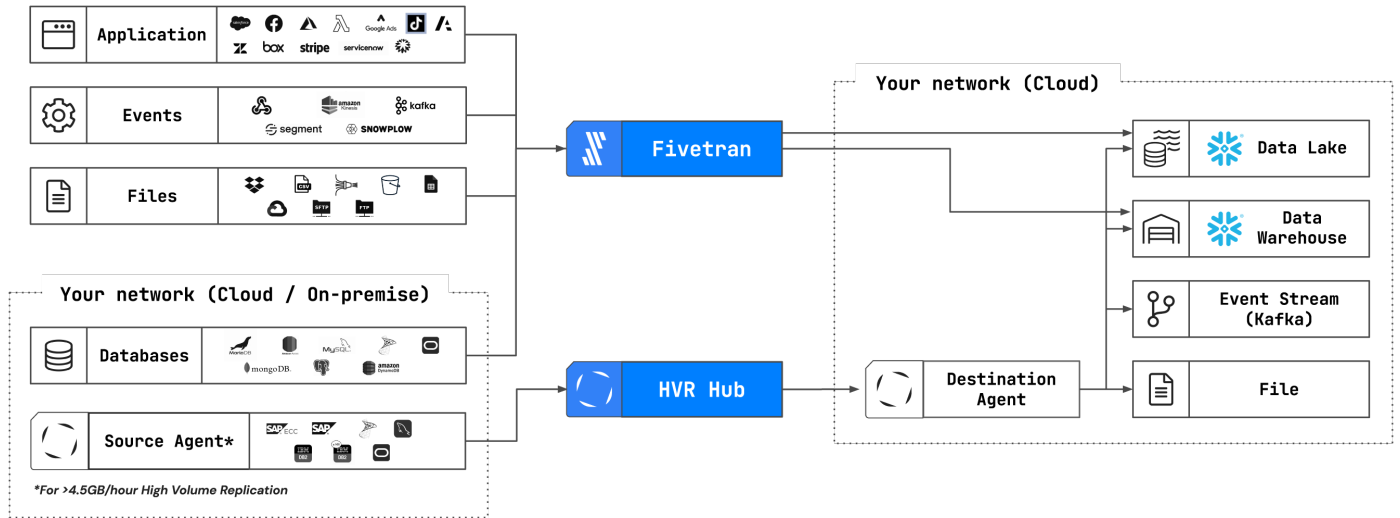

Powering Your Data Movement for the Data Cloud

"Snowflake and Fivetran are a perfect combination of ease of use, performance and minimal maintenance. With Snowflake's instantly scalable compute and Fivetran's seamless pipeline service, we can analyze data instantly and generate business outcomes in a fraction of the time."

Bryan Christ, Director of Data Analytics, Access Financials